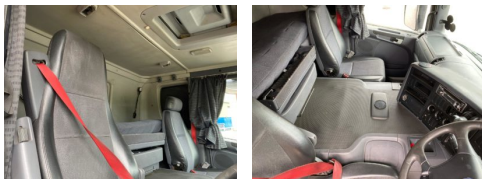

2006 SCANIA P420 CAR TRANSPORTER

SCANIA RIGID

Overview

Manufacturer **Scania**

Model **P420**

Engine **420**

Axles

Cabin

Body Type **Rigid**

Gearbox **Semi Automatic**

Registration

Year **2006**

Further Information

2006 Scania P420 sleeper cab 3 pedal with clutch 6x2 midlift unit with 12 car transporter only 520,000km good working order ready for work