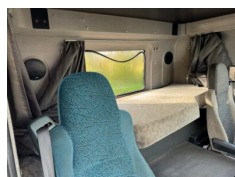

## Overview

Manufacturer **DAF**

Model **CF65**

Engine **250**

Axles **4x2**

Cabin

Body Type **Rigid**

Gearbox **Semi Automatic**