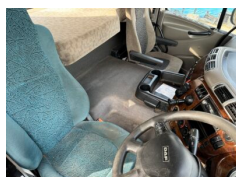

## Overview

Manufacturer **DAF**

Model **CF65**

Engine **250**

Axles **4x2**

Cabin

Body Type **Rigid**

Gearbox **Semi Automatic**

## Further Information

2007 Daf cf 65 250 Euro 4 sleeper cab semi auto  
18 tonne demountable body with 826,000kms  
Cheap truck in good mechanical order

**TS Commercials Exports Limited**

62 The Green, Donington-Le-Heath, Coalville, Leicester. LE67 2GE