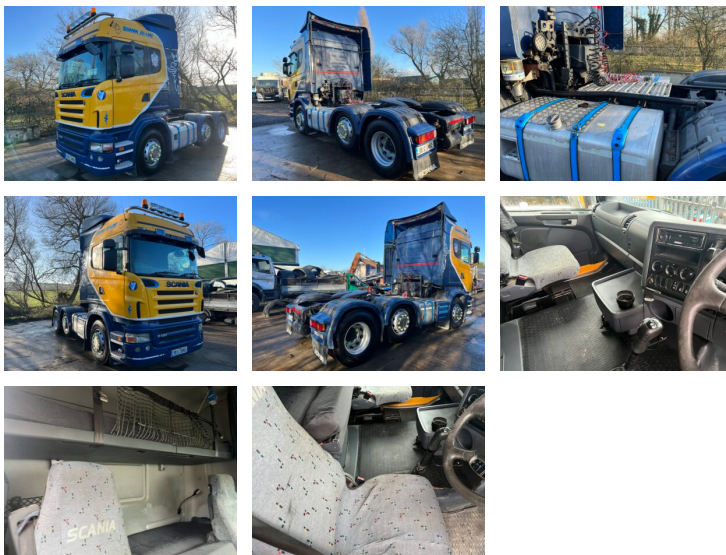

2008 SCANIA R420 6x2 UNIT

SCANIA UNIT

Overview

Manufacturer	Scania
Model	R420
Engine	420
Axles	6x2
Cabin	
Body Type	Tractor Unit
Gearbox	Manual
Registration	
Year	2008

Further Information

2008 Scania R420 Euro 4 highline double sleeper cab manual gearbox 6x2 midlift unit in excellent all-round condition