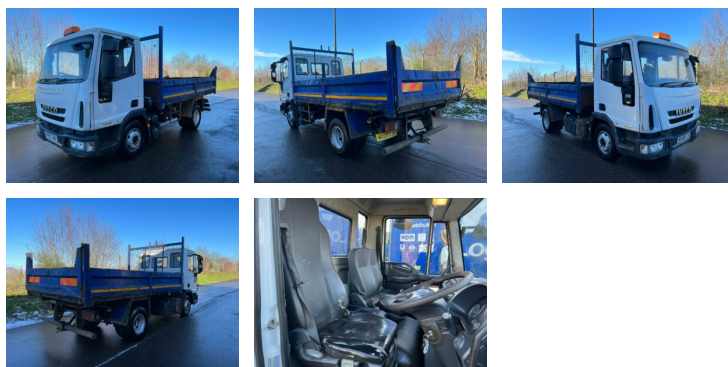

2009 IVECO 7.5 TONNE TIPPER

IVECO RIGID

Overview

Manufacturer	Iveco
Model	75E16
Engine	160
Axles	4x2
Cabin	
Body Type	Tipper
Gearbox	Semi Automatic
Registration	
Year	2009

Further Information

2009 Iveco eurocargo 160 hp Euro 5 day cab 7.5 tonne steel dropside body tipper on steel suspension with 400,000km