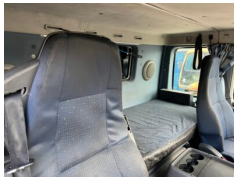

2009 VOLVO FM 420 6x2 UNIT

VOLV UNIT

Overview

Manufacturer	Volvo
Model	fm12
Engine	420
Axles	6x2
Cabin	
Body Type	Tractor Unit
Gearbox	Semi Automatic
Registration	
Year	2009

Further Information

2009 Volvo FM12 420 Euro 5 sleeper cab I shift gearbox 6x2 midlift unit with 900,000kms in excellent condition and choice of 5