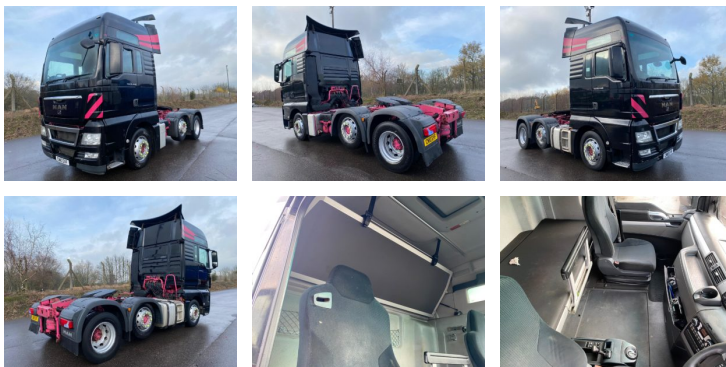

2010 MAN TGX 26 440

MAN UNIT

Overview

Manufacturer	MAN
Model	TGX
Engine	440
Axles	
Cabin	
Body Type	Tractor Unit
Gearbox	Semi Automatic
Registration	
Year	2010

Further Information

2010 MAN TGX 26 440 double sleeper cab 6x2 midlift a nice clean cheap truck