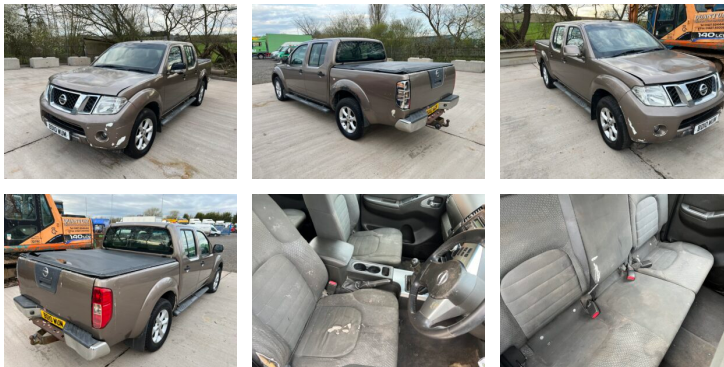

2010 NISSAN NIVARA

Overview

Manufacturer

Model

Engine

Axles

Cabin

Body Type **Rigid**

Gearbox

Registration

Year

Further Information

2010 Nissan navara manual gearbox in fully working order just needs new bonnet Cheap to Clear

TS Commercials Exports Limited

62 The Green, Donington-Le-Heath, Coalville, Leicester. LE67 2GE