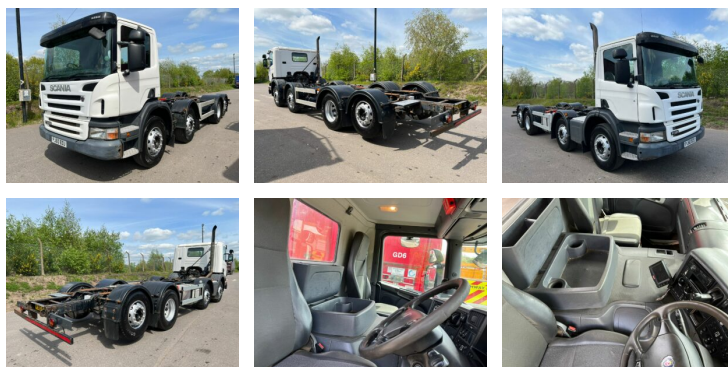

2010 SCANIA P320 8x2 REAR LIFT SCANIA RIGID

Overview

Manufacturer **Scania**

Model **P320**

Engine **320**

Axles **8x2**

Cabin

Body Type **Rigid**

Gearbox **Semi Automatic**

Registration

Year **2010**

Further Information

2010 Scania P320 Euro 5 day cab semi auto with clutch 8x2 rear lift chassis cab with only 644,000km excellent condition and good tyres all the way around.