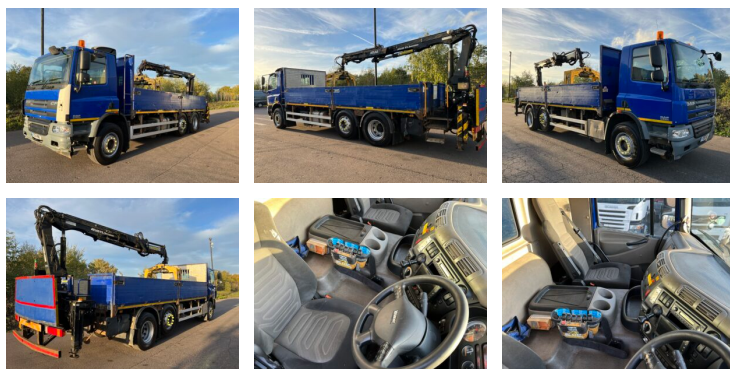

# 2011 DAF CF 26 TONNE BRICKGRAB

## DAF BRICKGRAB

### Overview

Manufacturer	<b>DAF</b>
Model	<b>CF</b>
Engine	<b>310</b>
Axles	<b>6x2</b>
Cabin	
Body Type	<b>Rigid</b>
Gearbox	<b>Semi Automatic</b>
Registration	
Year	<b>2011</b>

### Further Information

2011 DAF CF 310 Euro 5 day cab semi auto day cab 26 tonne Alloy body dropside with Atlas 92.2 double extension with brick grab and remote control. Only 300,000kms Excellent condition.