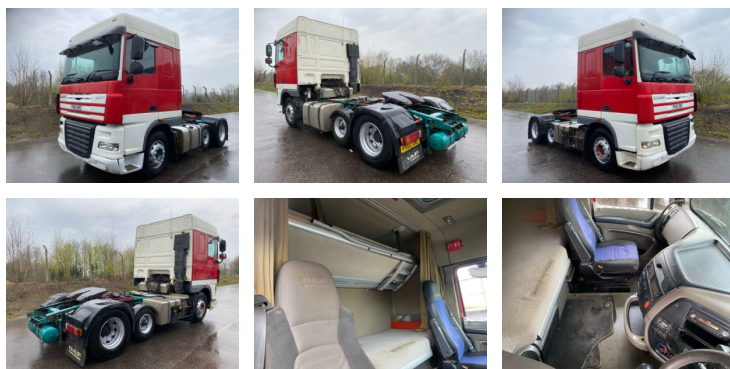

2011 DAF XF 105 460

DAF UNIT

Overview

Manufacturer	DAF
Model	XF105
Engine	460
Axles	6x2
Cabin	
Body Type	Tractor Unit
Gearbox	Manual
Registration	
Year	2011

Further Information

2011 DAF XF 105 460 sleeper cab manual gearbox 6x2 midlift unit with tipping gear 1,000,000km