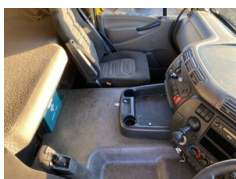

2012 DAF CF 75 TANKER

DAF RIGID

Overview

Manufacturer	DAF
Model	CF75
Engine	310
Axles	6x2
Cabin	
Body Type	Tipper
Gearbox	Semi Automatic
Registration	
Year	2012

Further Information

2012 DAF CF 75 310 Euro 5 sleeper cab semi auto 26 tonne rear steer with stainless steel 3 pot 18,000litre oil tanker with only 390,000km In fully working order and in excellent condition.