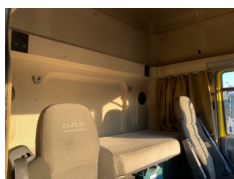

2012 DAF CF 75 TANKER

DAF RIGID

Overview

Manufacturer	DAF
Model	CF75
Engine	310
Axles	6x2
Cabin	
Body Type	Tipper
Gearbox	Semi Automatic
Registration	
Year	2012

Further Information

2012 DAF CF 75 310 Euro 5 sleeper cab semi auto 26 tonne rear steer with stainless steel 3 pot 18,000litre oil tanker with only 390,000km In fully working order and in excellent condition.