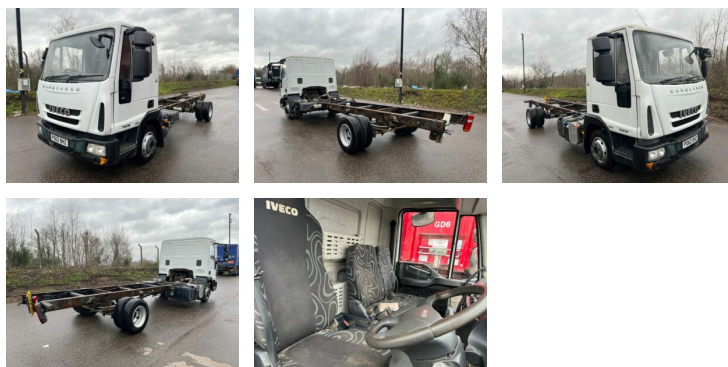

# 2012 IVECO 7.5TONNE CHASSIS CAB IVECO RIGID

## Overview

Manufacturer	<b>Iveco</b>
Model	<b>75E15</b>
Engine	<b>150</b>
Axles	<b>4x2</b>
Cabin	
Body Type	<b>Rigid</b>
Gearbox	<b>Semi Automatic</b>
Registration	
Year	<b>2012</b>

## Further Information

2012 Iveco Eurocargo 75E15 Euro5 day cab  
7.5tonne on steel suspension chassis cab