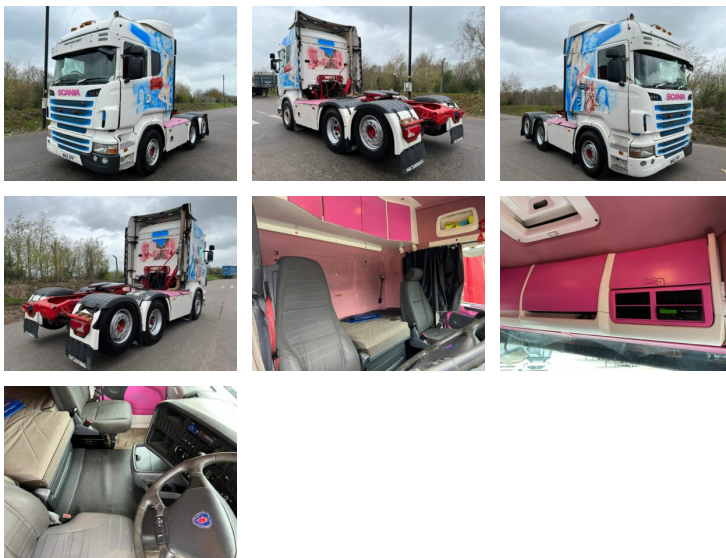

2012 SCANIA R420 6*2 TAG AXLE SCANIA UNIT

Overview

Manufacturer	Scania
Model	R420
Engine	420
Axles	6x2
Cabin	
Body Type	Tractor Unit
Gearbox	Semi Automatic
Registration	
Year	2012

Further Information

2012 Scania R420 Euro 5 Highline sleeper cab 6x2 rear lift with customised cab painting and interior. Nice clean rare truck. 1,200,000kms