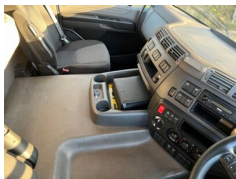

2014 DAF CF 85 440 6x2 UNIT

DAF UNIT

Overview

Manufacturer	DAF
Model	CF 85
Engine	440
Axles	6x2
Cabin	
Body Type	Tractor Unit
Gearbox	Semi Automatic
Registration	
Year	2014

Further Information

2014 DAF CF 85 440 Euro 6 double sleeper cab 6x2 midlift unit with only 614,000kms