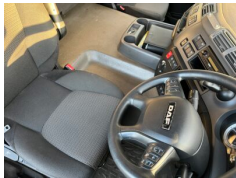

2014 DAF CF 85 440 6x2 UNIT

DAF UNIT

Overview

Manufacturer	DAF
Model	CF 85
Engine	440
Axles	6x2
Cabin	
Body Type	Tractor Unit
Gearbox	Semi Automatic
Registration	
Year	2014

Further Information

2014 DAF CF 85 440 Euro 6 double sleeper cab 6x2 midlift unit with only 614,000kms