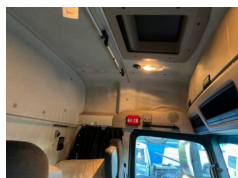

# 2014 MERCEDES ACTROS 2545 6×2 MIDLIFT MERCEDES UNIT

## Further Information

2014 Mercedes Actros 2545 Euro 6 sleeper cab 6x2 midlift unit With 940,000kms in excellent condition and choice of 2