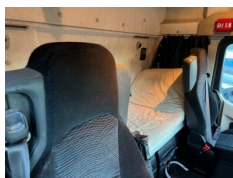

# 2014 MERCEDES ACTROS 2545 6×2 MIDLIFT MERCEDES UNIT

## Further Information

2014 Mercedes Actros 2545 Euro 6 sleeper cab 6x2 midlift unit With 940,000kms in excellent condition and choice of 2