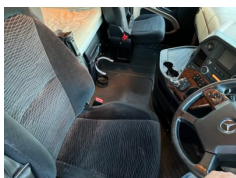

2014 MERCEDES ACTROS 2545 6×2 MIDLIFT MERCEDES UNIT

Overview

Manufacturer	Mercedes
Model	Actros 2545
Engine	450
Axles	
Cabin	
Body Type	Tractor Unit
Gearbox	Semi Automatic
Registration	
Year	2014

Further Information

2014 Mercedes Actros 2545 Euro 6 sleeper cab 6x2 midlift unit With 940,000kms in excellent condition and choice of 2