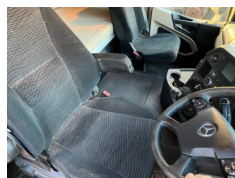

TS Commercials Exports Limited

62 The Green, Donington-Le-Heath, Coalville, Leicester. LE67 2GE

Telephone: **+44 (0)1530 457997**

Mobile: **+44 (0)7854 814146**

Email: sales@tscommercials.co.uk