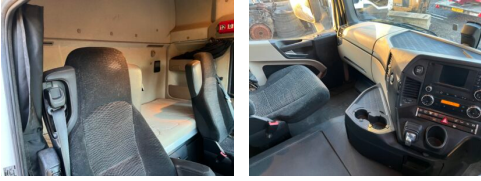

TS Commercials Exports Limited

62 The Green, Donington-Le-Heath, Coalville, Leicester. LE67 2GE

Telephone: **+44 (0)1530 457997**

Mobile: **+44 (0)7854 814146**

Email: sales@tscommercials.co.uk