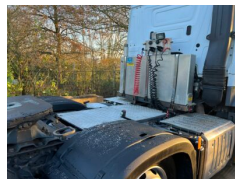

2015 MERCEDES ACTROS 2545 6x2 UNIT

MERCEDES UNIT

Overview

Manufacturer	Mercedes
Model	Actros 2545
Engine	450
Axles	6x2
Cabin	
Body Type	Tractor Unit
Gearbox	Semi Automatic
Registration	
Year	2015

Further Information

2015 Mercedes Actros 2545 Euro 6 sleeper cab
6x2 midlift unit with tipping hydraulics and one
owner from with only 800,000kms

TS Commercials Exports Limited

62 The Green, Donington-Le-Heath, Coalville, Leicester. LE67 2GE